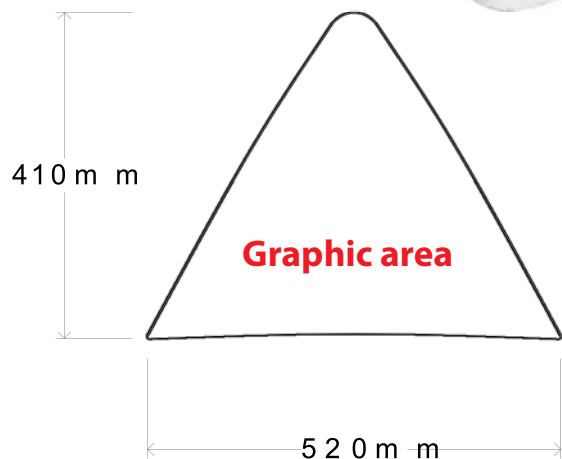

SOM 10 - Pyramid Roof Sign

4 sided magnetic roof sign

Large 4 sided magnetic roof sign

UV stable gloss finish stays bright and white for many years

4x heavy duty base magnets ensure a solid grip on the roof

Great for advertising any business

www.topnotchsigns.co.uk

Tel 023 9252 0333

view from above