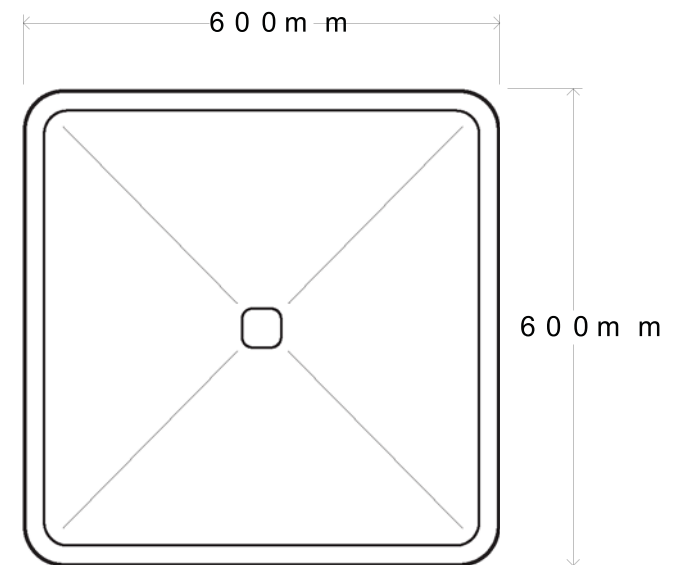

SOM 10 - Pyramid Roof Sign

4 sided magnetic roof sign

Large 4 sided magnetic roof sign

UV stable gloss finish stays bright and white for many years

4x heavy duty base magnets ensure a solid grip on the roof

Great for advertising any business

www.topnotchsigns.co.uk

Tel 023 9252 0333

view from above