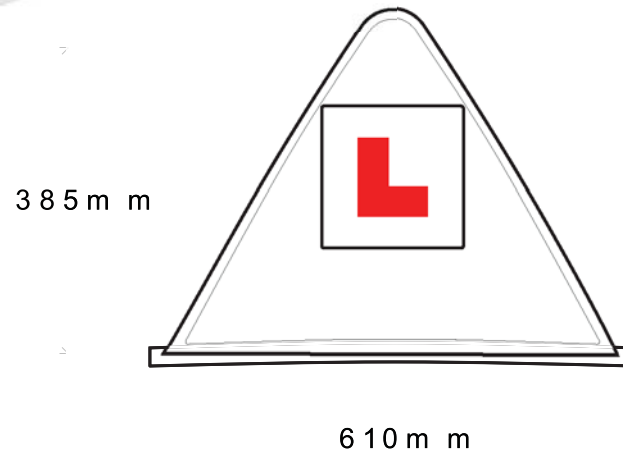

SOM 10 - Pyramid Roof Sign

4 sided magnetic roof sign

Large 4 sided magnetic roof sign

UV stable gloss finish stays bright and white for many years

4x heavy duty base magnets ensure a solid grip on the roof

Great for advertising any business

www.topnotchsigns.co.uk

Tel 023 9252 0333

view from above